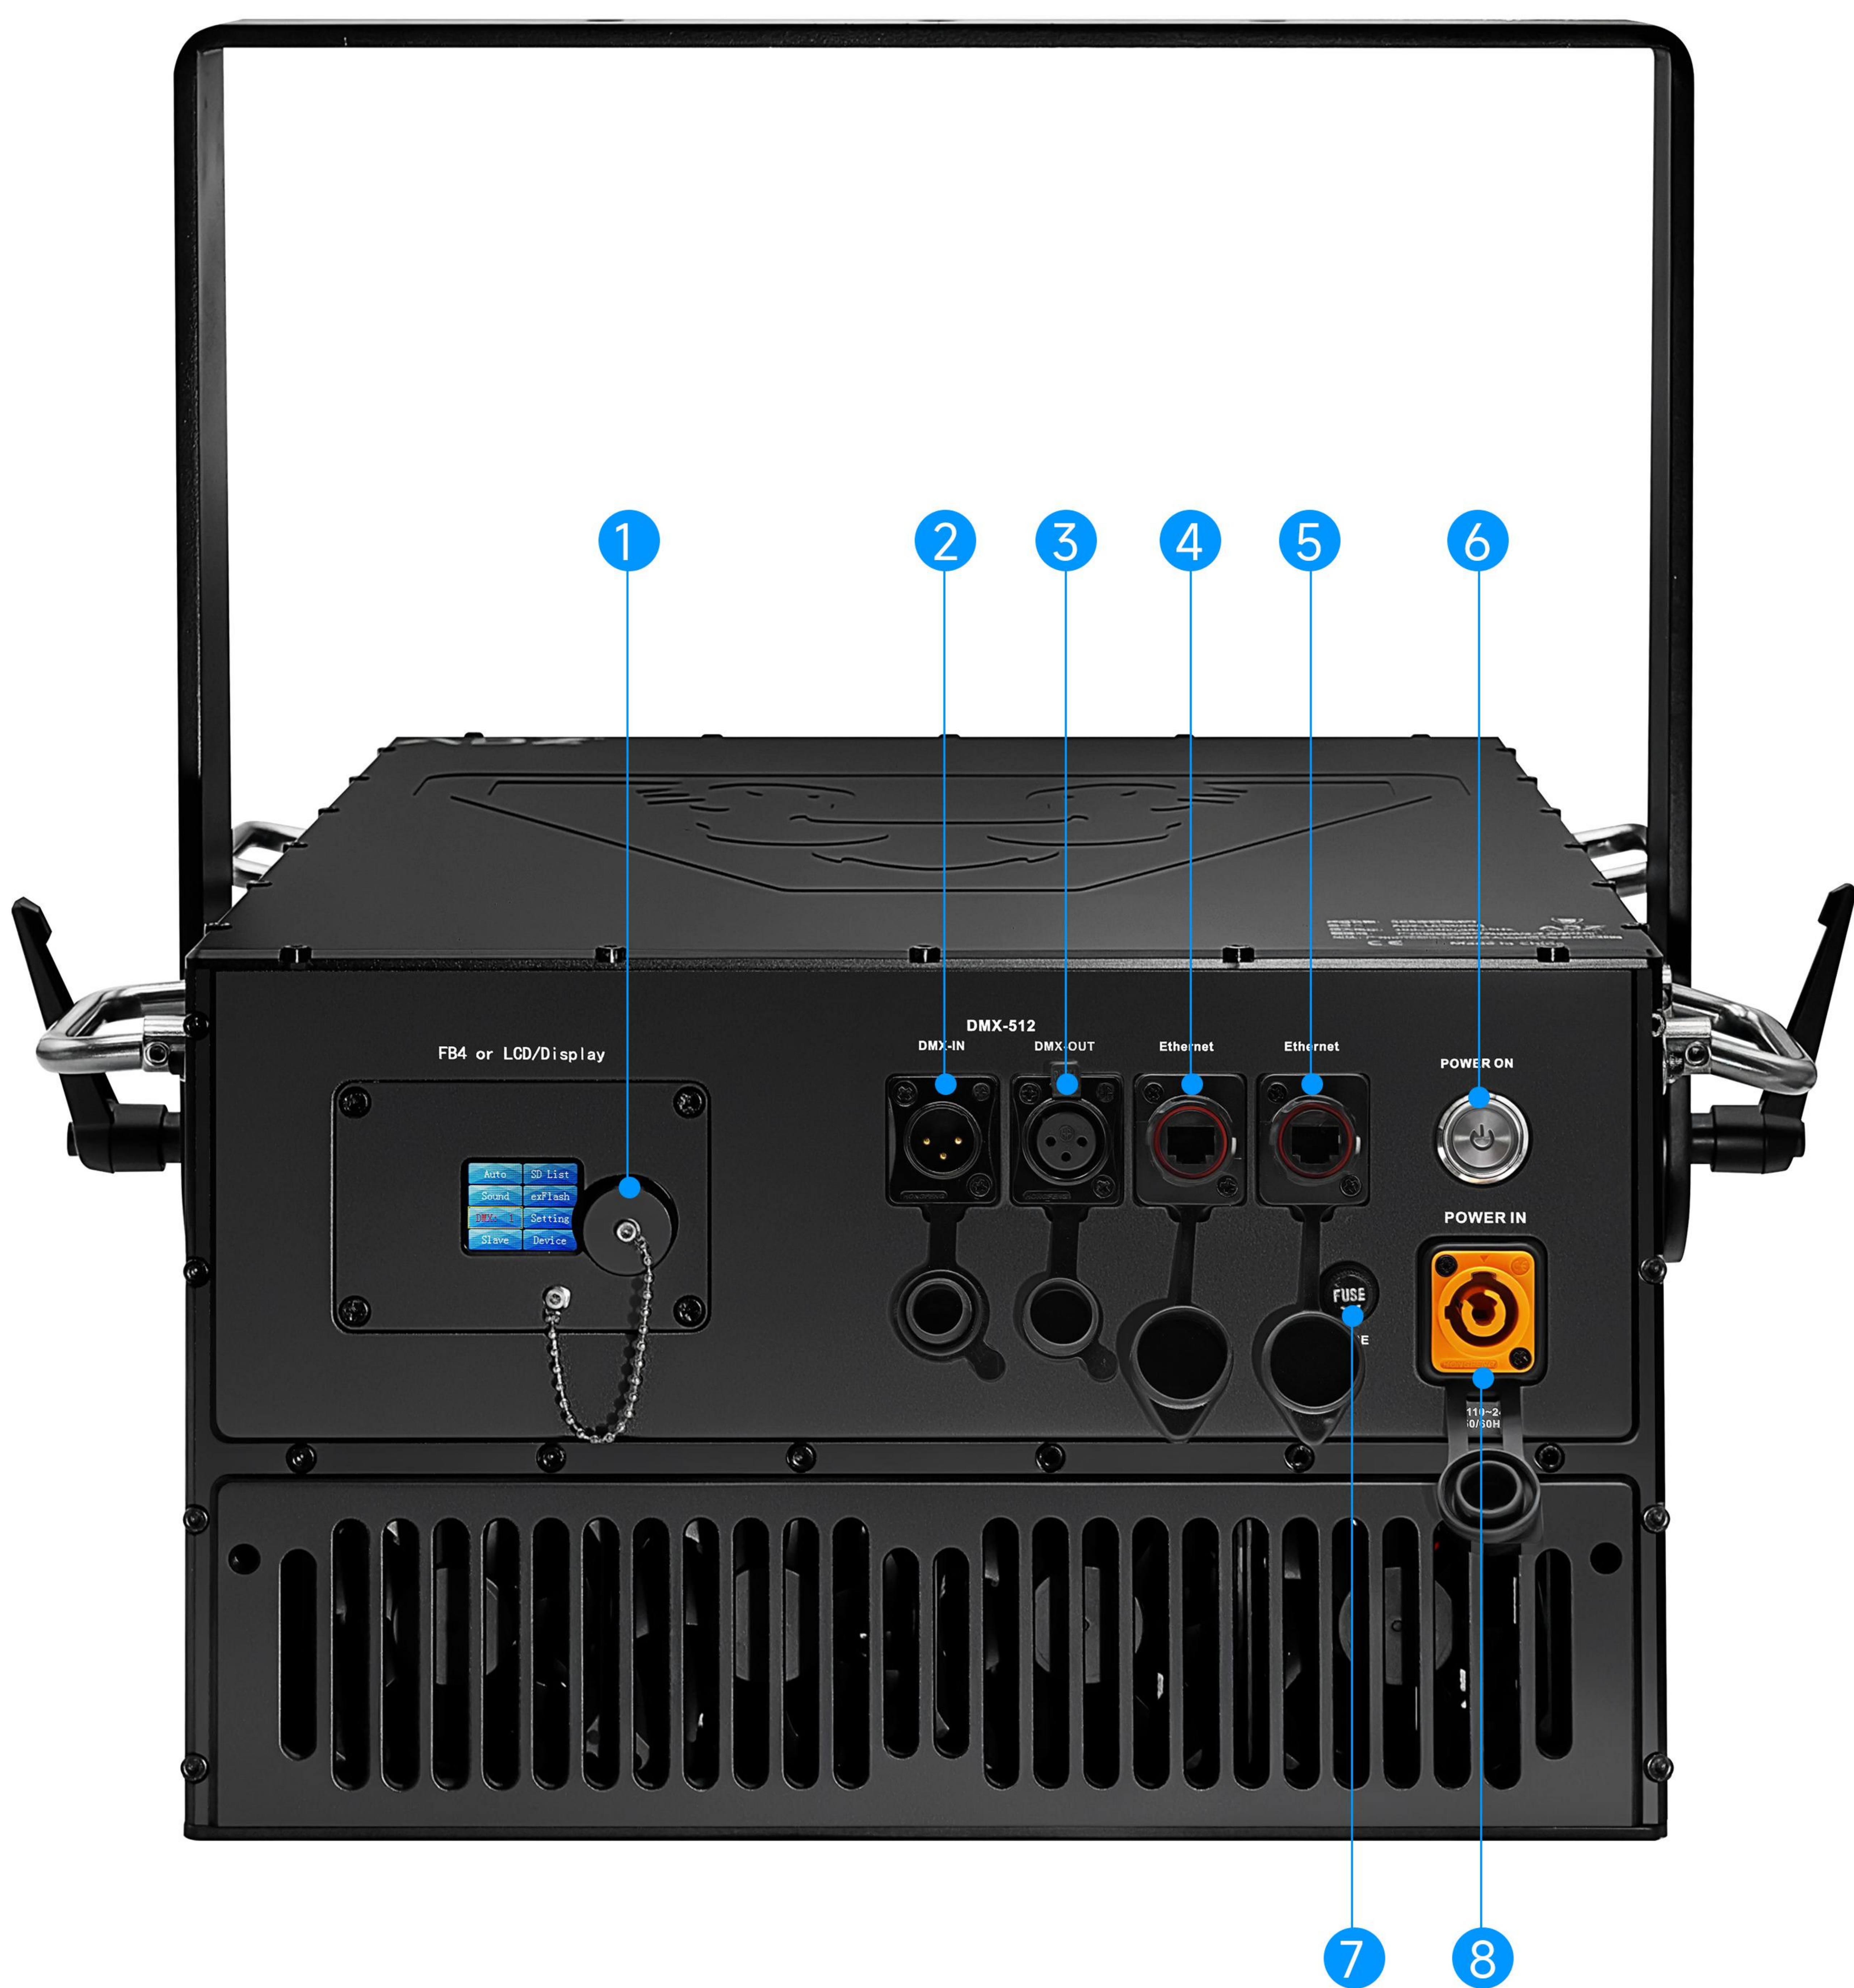

1.功能菜单控制旋钮

2.DMX信号输入

3.DMX信号输出

4.RJ45输入

5.RJ45输出

6.电源开关

7.保险丝

8.电源输入

1.Function Menu Control Knob

2.DMX Signal Input

3.DMX Signal Output

4.RJ45 Input

5.RJ45 Output

6.Power Switch

7.Fuse

8.Power Input