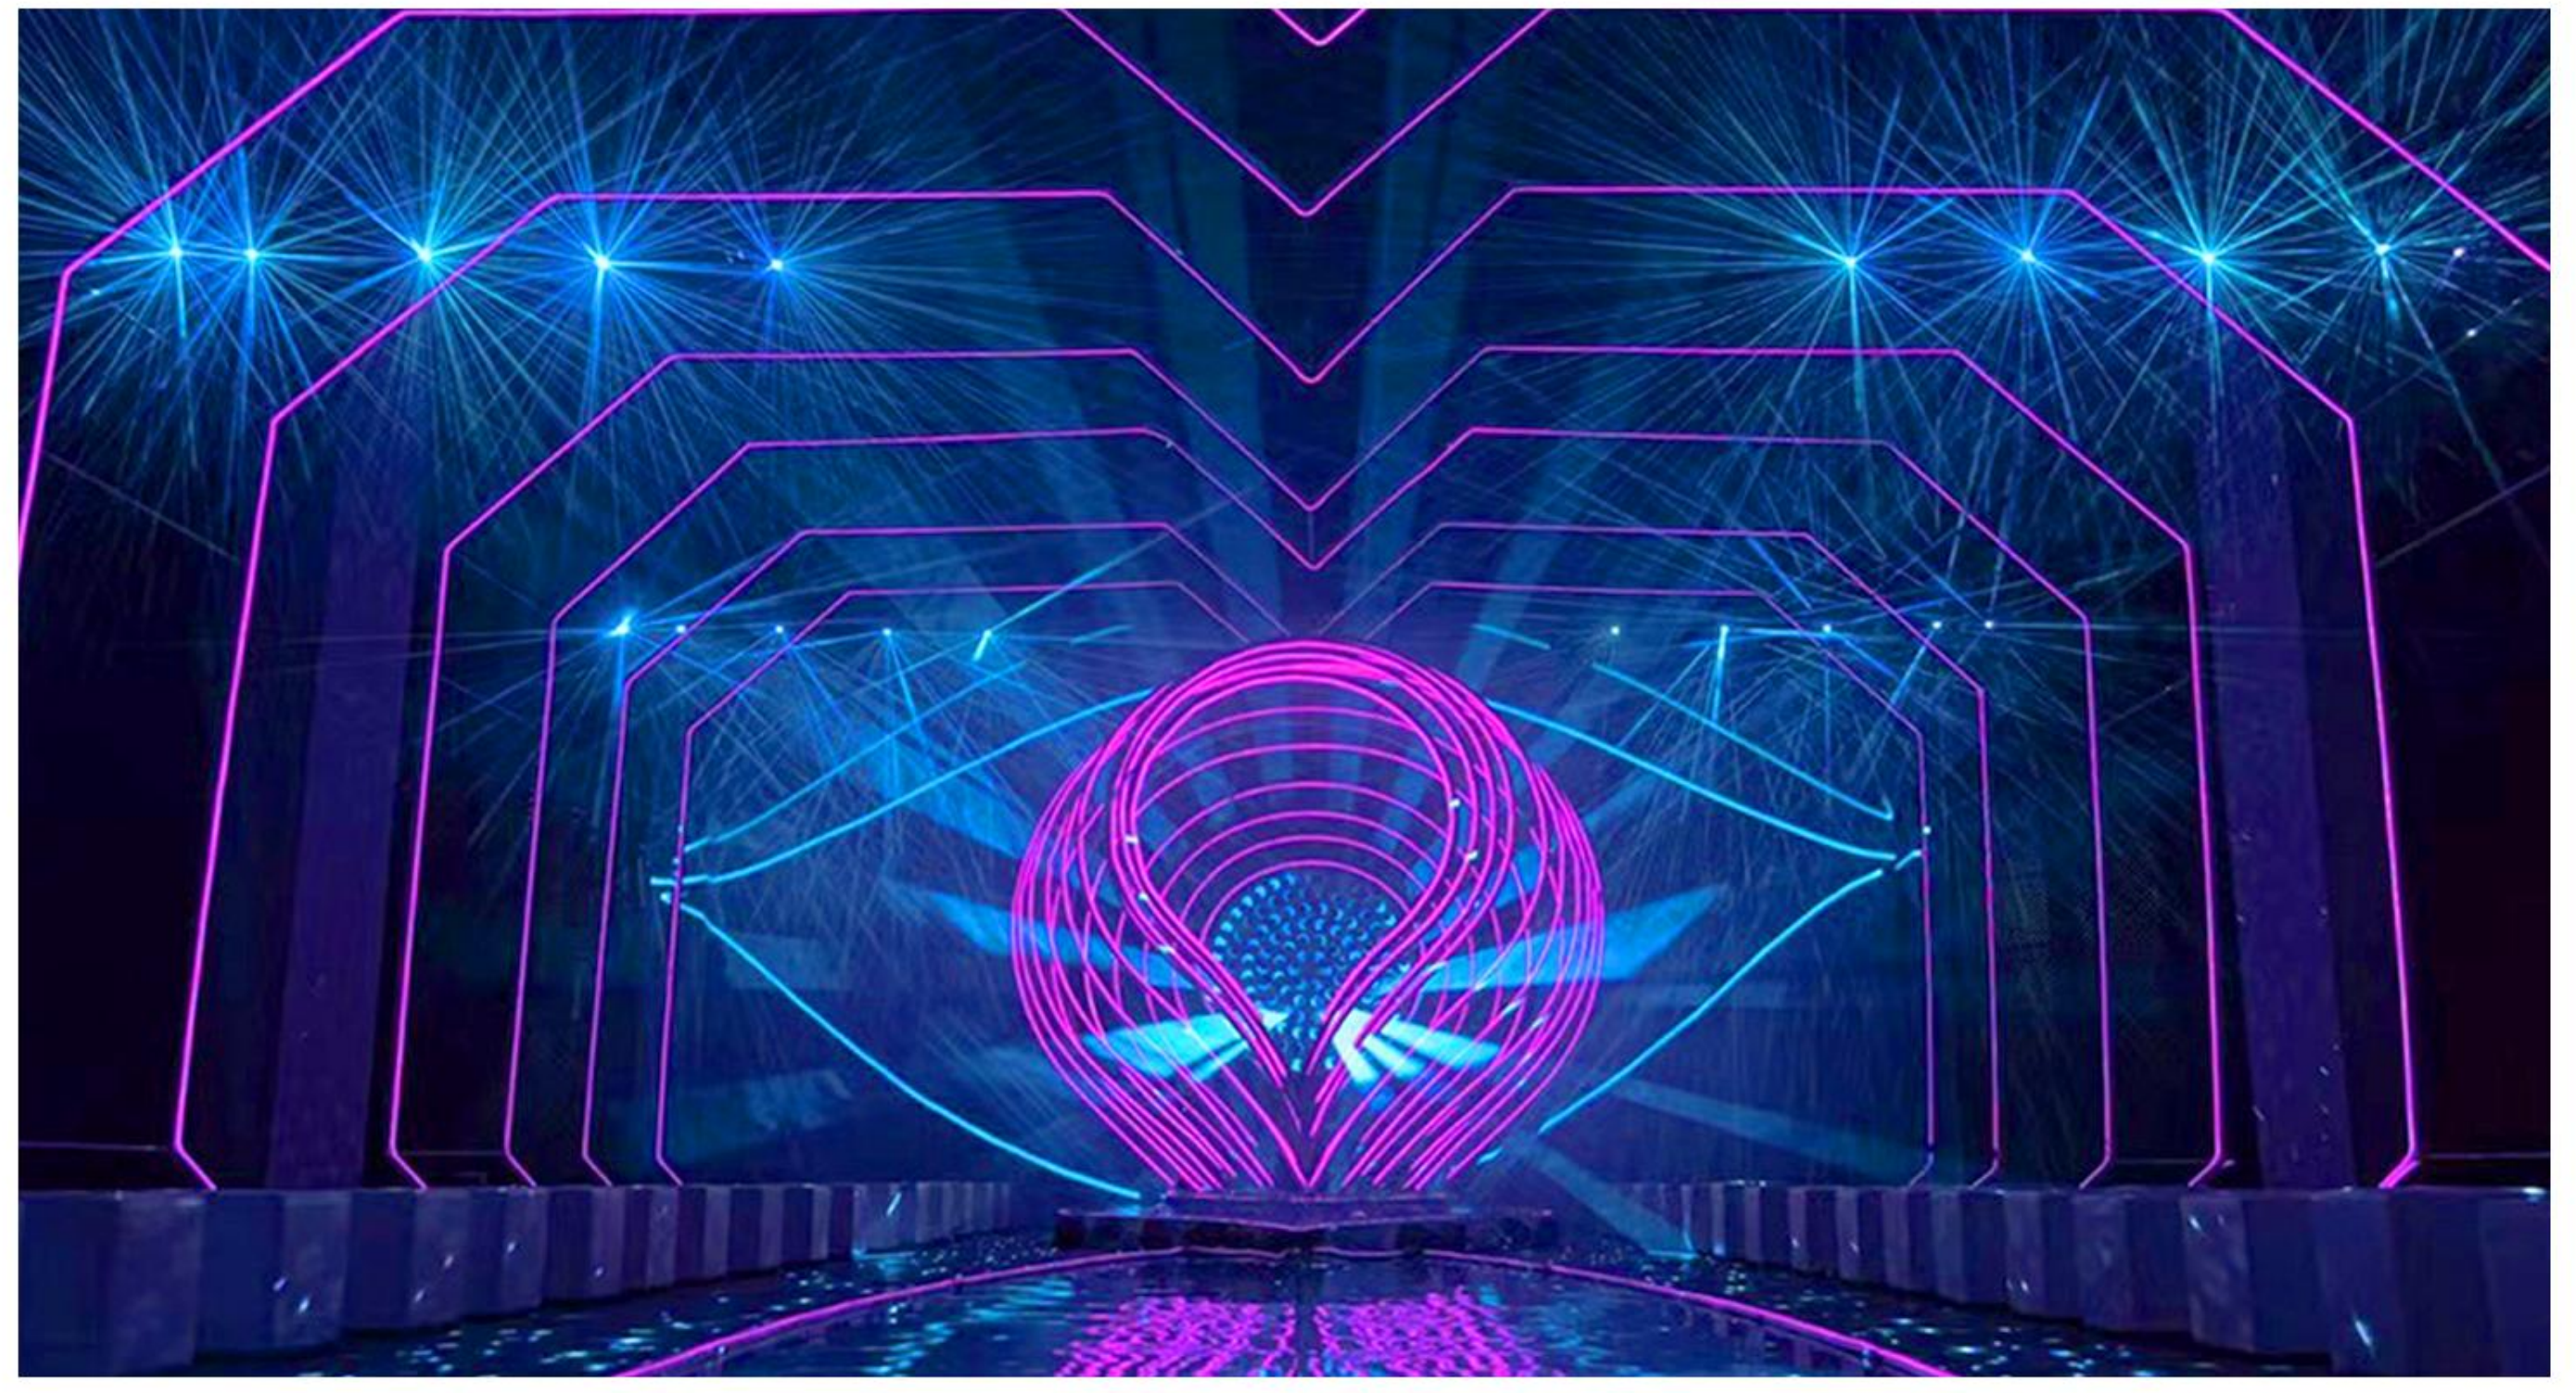

ADZ - 丁达尔激光灯应用案例
ADZ - Tyndall Laser Light Effect