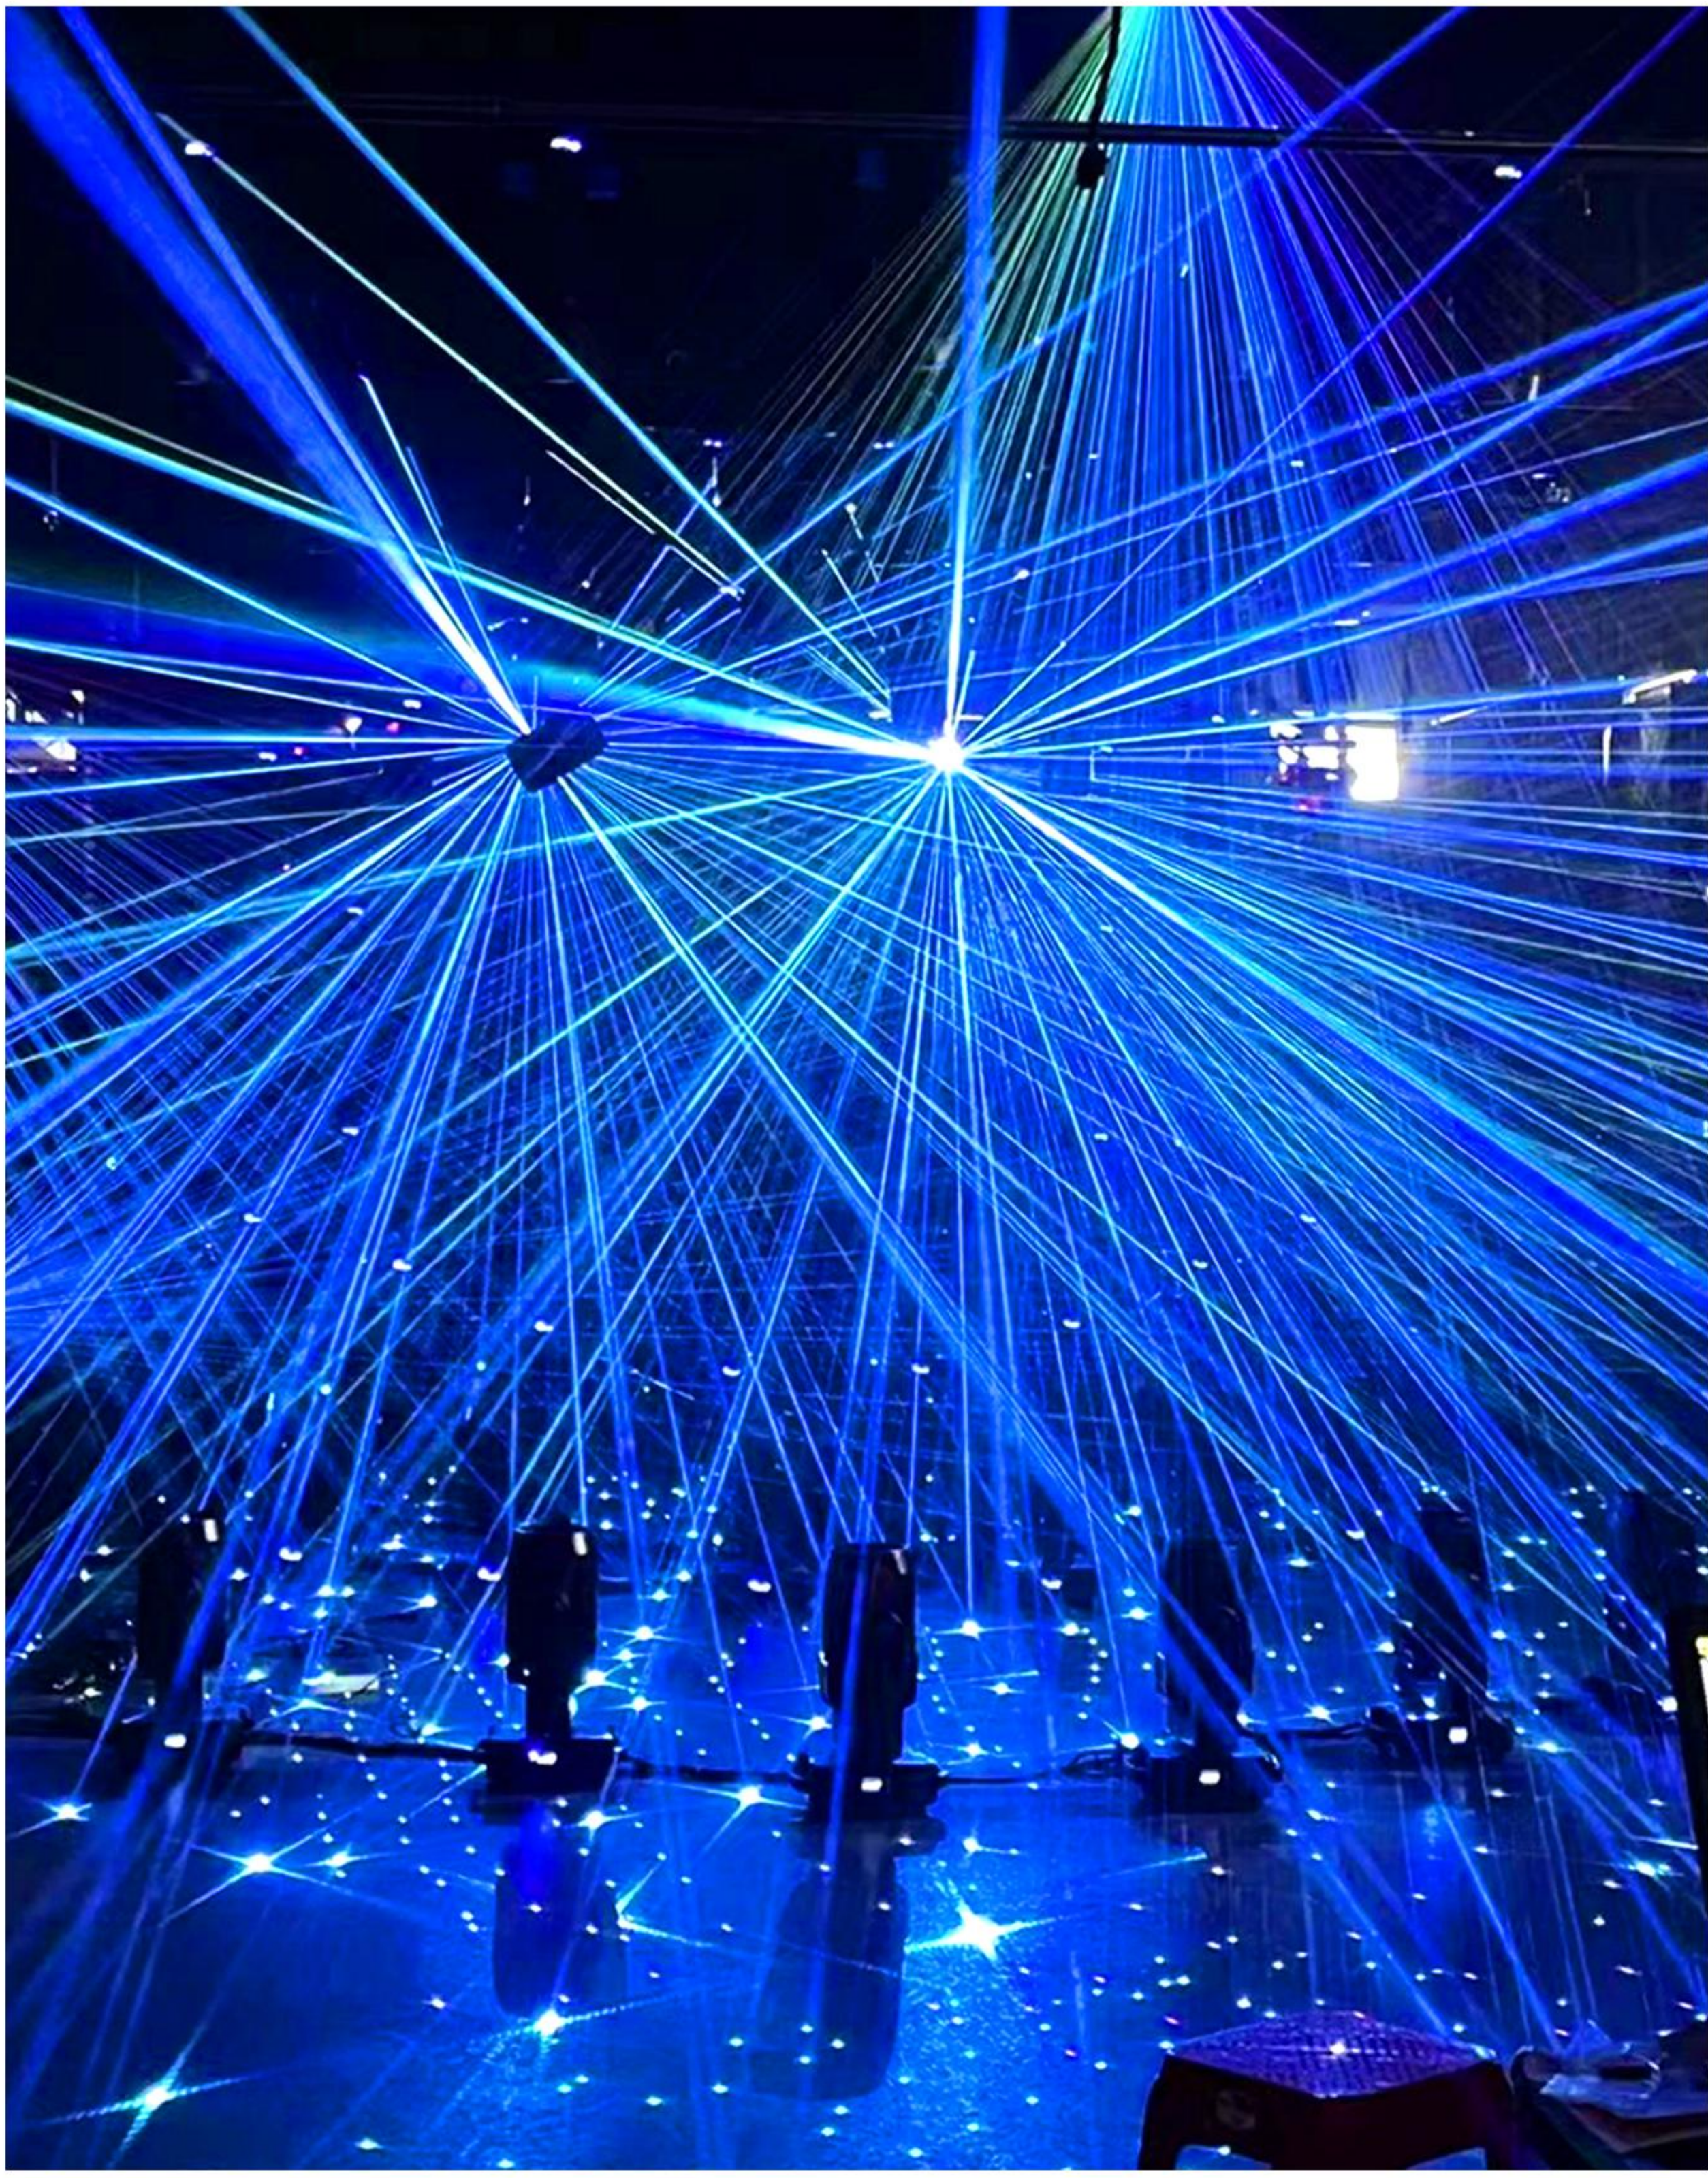

ADZ - 丁达尔激光灯应用案例
ADZ - Tyndall Laser Light Effect